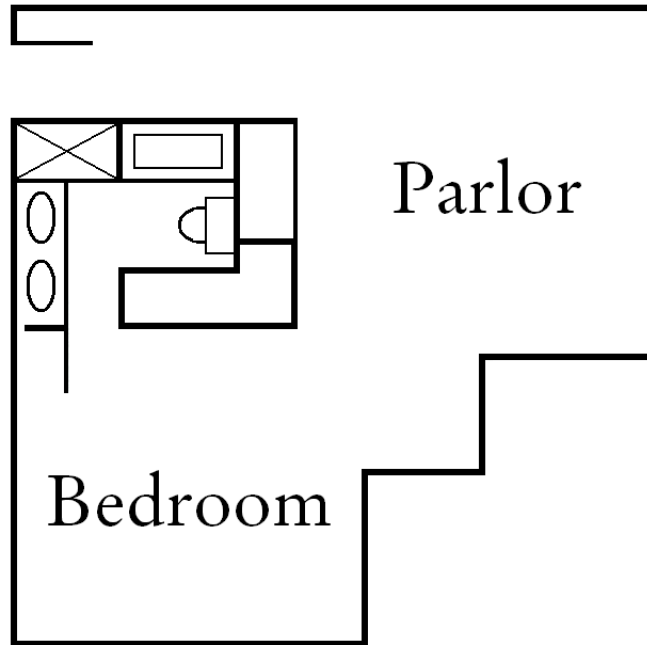

JUNIOR SUITE (SC)

[SQUARE FOOTAGE]

Parlor:	240 Square Feet
Total:	630 -662 Square Feet

[AMENITIES]

- Located on the corners of the 20th & 21st floors, these 602-square foot suites offer spectacular bay and peninsula views.
- This spacious suite features a king sized bed in the bedroom and opens to a parlor area with a couch. The oversized bathrooms feature a separate shower, tub, and vanity area.
- Separate tubs and shower areas. Additional amenities include bathrobes, slippers, turndown, coffee & tea maker, VIBE TV's, complimentary internet and health club.
- Max occupancy 4 adults. Rollaway bed available (fee).