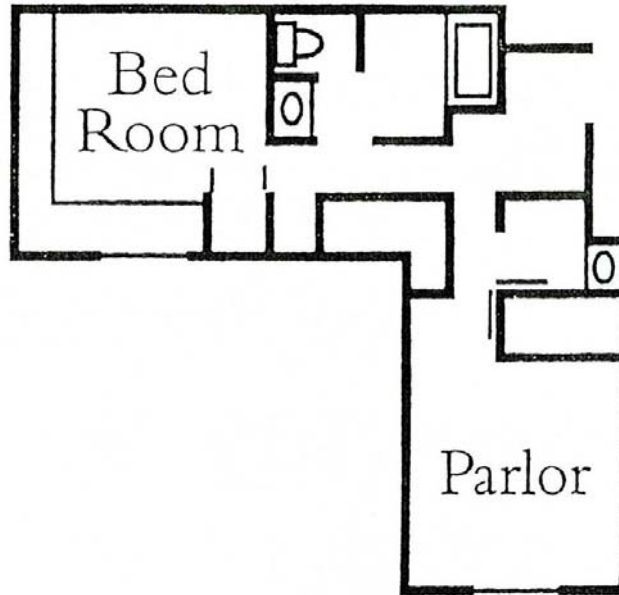

JAPANESE SUITE

[SQUARE FOOTAGE]

Parlor:	252 Square Feet
Total:	1,356 Square feet

[AMENITIES]

- This 1,356 square foot Japanese-inspired suite features a beautiful double bedded room with a Japanese Rock Garden and expansive city views. The bathroom features a large deep granite soaking tub and separate shower. A separate living room has a lounge chair, sofa, and additional half bath.
- Restricted elevator access for added privacy, access to the exclusive Imperial Lounge which features concierge service, complimentary computer access, breakfast and evening wine reception.
- Max occupancy 3 adults. Rollaway bed available (fee)