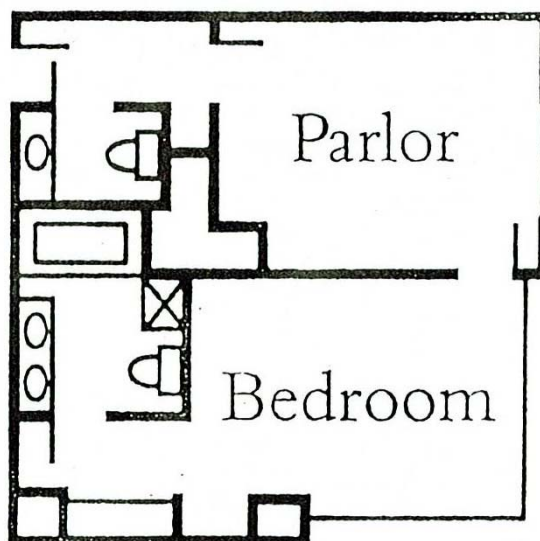

EXECUTIVE SUITE

[SQUARE FOOTAGE]

Parlor:	285 Square Feet
Total:	719 -760 Square Feet

[AMENITIES]

- Located on the corners of the 17th -19th floors, these spacious 760 square foot suites offer spectacular city and peninsula views.
- Suite has a king sized bed or two queen beds in the bedroom area and a separate living room area with a queen size sofa bed. The full size bathroom with separate shower and tub is attached to the bedroom with an additional half bath off the living room area.
- Max occupancy 3 adults. Rollaway bed available (fee)