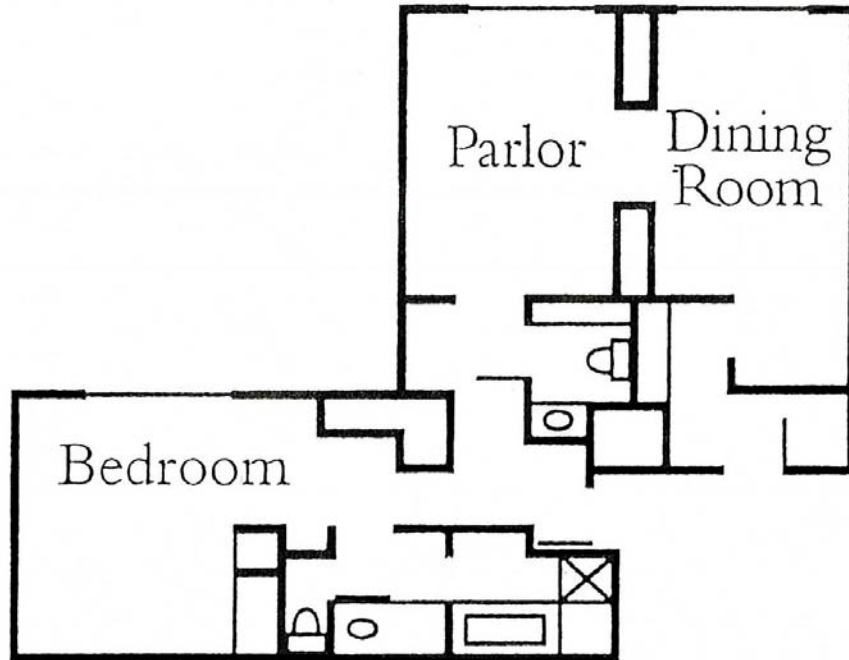

ESSEX SUITE

[SQUARE FOOTAGE]

Parlor:	285 Square Feet
Dining Room:	340 Square Feet
Total:	1,975 Square feet

[AMENITIES]

- Our spacious 1,975 square-foot Essex Suite, decorated in rich and royal colors, has a king size bed in the bedroom with a separate parlor and dining room. There is a full size bathroom with a separate shower and Jacuzzi tub and a half bath off the parlor.
- Access to the exclusive Imperial Lounge which features concierge service, complimentary computer access, breakfast and evening wine reception.
- Max occupancy 3 adults. Rollaway bed available (fee)